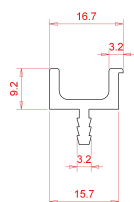

## PLASTIC

CODE

**P 410**

MEASURES

**EDGE PROFILE APPLICATION**

16 MM

**WIDTH**

16.7 MM

**HEIGHT**

9.2 MM

**ALTEZZA MASCHIO**

8 MM

### Technical drawing