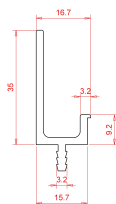

## PLASTIC

CODE

**P 409**

MEASURES

**EDGE PROFILE APPLICATION**

16 MM

**WIDTH**

16.7 MM

**HEIGHT**

35 MM

**ALTEZZA MASCHIO**

8 MM

### Technical drawing