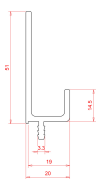

## PLASTIC

CODE

**P 407**

MEASURES

**EDGE PROFILE APPLICATION**

16 MM

**WIDTH**

20 MM

**HEIGHT**

51 MM

**ALTEZZA MASCHIO**

8 MM

### Technical drawing