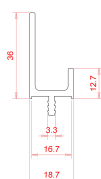

PLASTIC

CODE

P 406

MEASURES

EDGE PROFILE APPLICATION

16 MM

WIDTH

18.7 MM

HEIGHT

36 MM

ALTEZZA MASCHIO

8 MM

Technical drawing

Finishing and colors

Legno

Verniciato