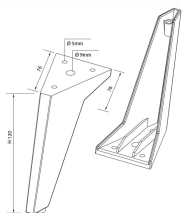

PLASTIC

CODE

01452

MEASURES

FEET HEIGHT

120 MM

WIDTH

63 MM

LENGTH

108 MM

Technical drawing

Finishing and colors

Wood

Lacquered

Chrome Mat

Raw Natural