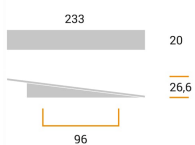

CODE

M1933

MEASURES

CENTER DISTANCE

96 MM

WIDTH

20 MM

LENGTH

233 MM

HEIGHT

26.6 MM

Technical drawing

Finishing and colors

Chrome Mat

Raw Natural

Polimor s.r.l