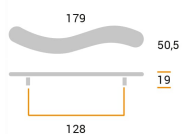

CODE

M1628

MEASURES

CENTER DISTANCE

128 MM

WIDTH

50.5 MM

LENGTH

179 MM

HEIGHT

19 MM

Technical drawing

Finishing and colors

Legno

Platinato Cromo Naturale

Polimor s.r.l