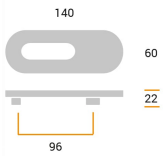

Technical drawing

Polimor s.r.l

Via della Tecnologia s.n. - 61122 Pesaro - Italy - Tel +39 0721 482157 Fax +39 0721 481362 - polimor@polimor.it - www.polimor.it