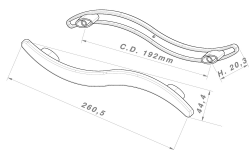

## PLASTIC

CODE

**M1900**

MEASURES

**CENTER DISTANCE**

192 MM

**WIDTH**

44.4 MM

**LENGTH**

260.5 MM

**HEIGHT**

20.3 MM

### Technical drawing