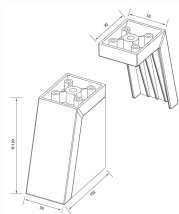

PLASTIC

CODE

01445

MEASURES

FEET HEIGHT

120 MM

WIDTH

55 MM

LENGTH

102 MM

Technical drawing

Finishing and colors

Wood

Lacquered

Bright Chrome

Chrome Mat