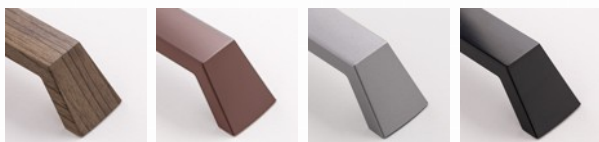

PLASTIC

CODE

01451

MEASURES

FEET HEIGHT

125 MM

WIDTH

53 MM

LENGTH

53 MM

Technical drawing

Finishing and colors

Wood

Lacquered

Chrome Mat

Raw Natural