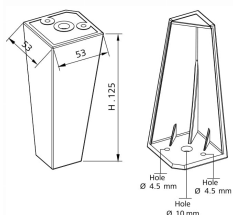

PLASTIC

CODE

01451

MEASURES

FEET HEIGHT

125 MM

WIDTH

53 MM

LENGTH

53 MM

Technical drawing

Finishing and colors

Wood

Lacquered

Chrome Mat

Raw Natural