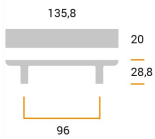

CODE

M1835

MEASURES

CENTER DISTANCE

96 MM

WIDTH

20 MM

LENGTH

135 MM

HEIGHT

28 MM

Technical drawing

Finishing and colors

Chrome Mat

Raw Natural

Polimor s.r.l