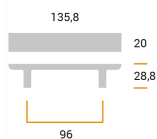

CODE

M1835

MEASURES

CENTER DISTANCE

96 MM

WIDTH

20 MM

LENGTH

135 MM

HEIGHT

28 MM

Technical drawing

Finishing and colors

Chrome Mat

Raw Natural

Polimor s.r.l