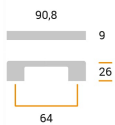

CODE

M1895

MEASURES

CENTER DISTANCE

64 MM

WIDTH

9 MM

LENGTH

90.8 MM

HEIGHT

26 MM

Technical drawing

Finishing and colors

Chrome Mat

Raw Natural

Polimor s.r.l