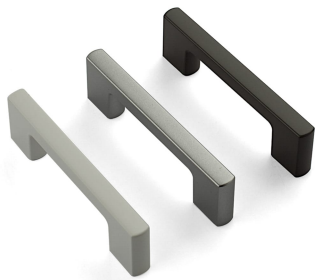

CODE

M1895

MEASURES

CENTER DISTANCE

64 MM

WIDTH

9 MM

LENGTH

90.8 MM

HEIGHT

26 MM

Technical drawing

Finishing and colors

Chrome Mat

Raw Natural

Polimor s.r.l