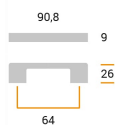

CODE

M1895

MEASURES

CENTER DISTANCE

64 MM

WIDTH

9 MM

LENGTH

90.8 MM

HEIGHT

26 MM

Technical drawing

Finishing and colors

Chrome Mat

Raw Natural

Polimor s.r.l