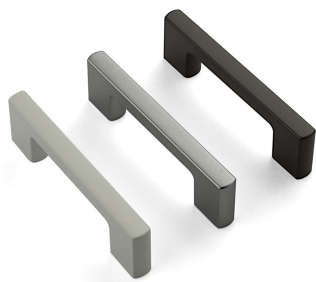

CODE

M1895

MEASURES

CENTER DISTANCE

64 MM

WIDTH

9 MM

LENGTH

90.8 MM

HEIGHT

26 MM

Technical drawing

Finishing and colors

Chrome Mat

Raw Natural

Polimor s.r.l