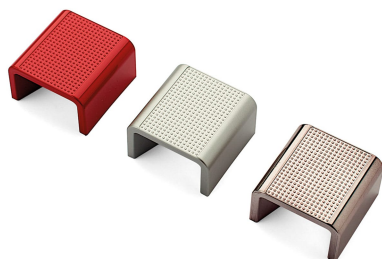

CODE

M1846

MEASURES

CENTER DISTANCE

32 MM

WIDTH

46 MM

LENGTH

46 MM

HEIGHT

26 MM

Technical drawing

Finishing and colors

Chrome Mat

Raw Natural

Polimor s.r.l