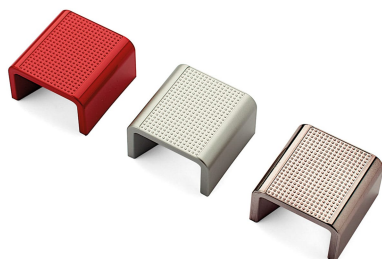

## PLASTIC

CODE

**M1846**

MEASURES

**CENTER DISTANCE**

32 MM

**WIDTH**

46 MM

**LENGTH**

46 MM

**HEIGHT**

26 MM