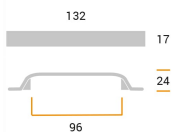

CODE

M1866

MEASURES

CENTER DISTANCE

96 MM

WIDTH

17 MM

LENGTH

132 MM

HEIGHT

24 MM

Technical drawing

Finishing and colors

Chrome Mat

Raw Natural

Polimor s.r.l