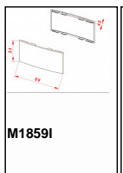

INSERTO

FINISHING - INSERTO