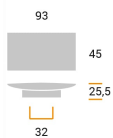

Technical drawing

Polimor s.r.l

Via della Tecnologia s.n. - 61122 Pesaro - Italy - Tel +39 0721 482157 Fax +39 0721 481362 - polimor@polimor.it - www.polimor.it