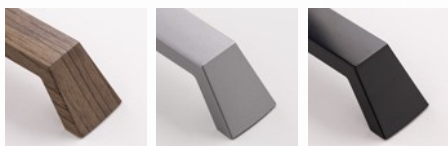

PLASTIC

CODE

M1858

MEASURES

CENTER DISTANCE

32 MM

WIDTH

45 MM

LENGTH

93 MM

HEIGHT

24.5 MM

Technical drawing

Finishing and colors

Legno

Platinato Cromo Naturale