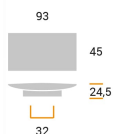

PLASTIC

CODE

M1858

MEASURES

CENTER DISTANCE

32 MM

WIDTH

45 MM

LENGTH

93 MM

HEIGHT

24.5 MM

Technical drawing

Finishing and colors

Legno

Platinato Cromo Naturale