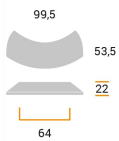

CODE

M1853

MEASURES

CENTER DISTANCE

64 MM

WIDTH

53 MM

LENGTH

99 MM

HEIGHT

22 MM

Technical drawing

Finishing and colors

Chrome Mat

Raw Natural

Polimor s.r.l