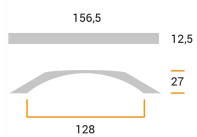

CODE

M1850

MEASURES

CENTER DISTANCE

128 MM

WIDTH

12 MM

LENGTH

156 MM

HEIGHT

27 MM

Technical drawing

Finishing and colors

Bight Chrome

Chrome Mat

Raw Natural