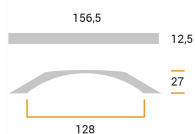

Technical drawing