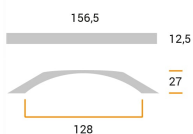

CODE

M1850

MEASURES

CENTER DISTANCE

128 MM

WIDTH

12 MM

LENGTH

156 MM

HEIGHT

27 MM

Technical drawing

Finishing and colors

Cromo Lucido

Platinato Cromo Naturale

Polimor s.r.l