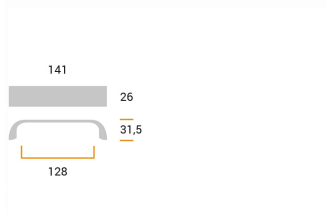

CODE

M1830

MEASURES

CENTER DISTANCE

128 MM

WIDTH

26 MM

LENGTH

141 MM

HEIGHT

31.5 MM

Technical drawing

Finishing and colors

Chrome Mat

Raw Natural

Polimor s.r.l