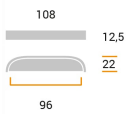

## PLASTIC

CODE

**M1816**

MEASURES

**CENTER DISTANCE**

96 MM

**WIDTH**

12.5 MM

**LENGTH**

108 MM

**HEIGHT**

22 MM

### Technical drawing