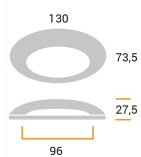

Technical drawing