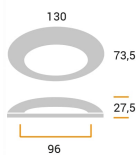

CODE

M1814

MEASURES

CENTER DISTANCE

96 MM

WIDTH

73.5 MM

LENGTH

130 MM

HEIGHT

27.5 MM

Technical drawing

Finishing and colors

Chrome Mat

Raw Natural

Polimor s.r.l