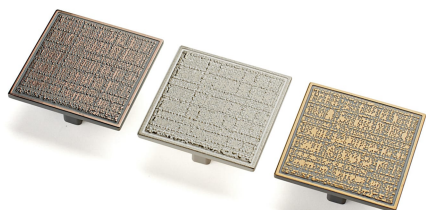

## PLASTIC

CODE

**M1804**

MEASURES

**CENTER DISTANCE**

32 MM

**WIDTH**

53 MM

**LENGTH**

53 MM

**HEIGHT**

17.5 MM