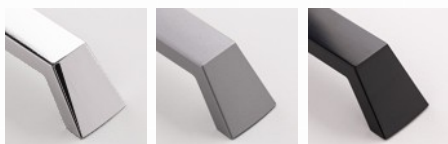

Technical drawing

Finishing and colors