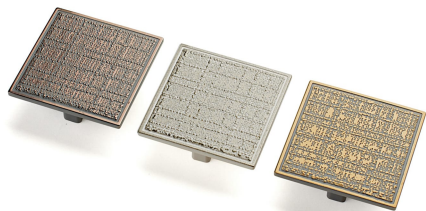

## PLASTIC

CODE

**M1804**

MEASURES

**CENTER DISTANCE**

32 MM

**WIDTH**

53 MM

**LENGTH**

53 MM

**HEIGHT**

17.5 MM