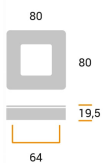

CODE

M1753

MEASURES

CENTER DISTANCE

64 MM

WIDTH

80 MM

LENGTH

80 MM

HEIGHT

19.5 MM

Technical drawing

Finishing and colors

Chrome Mat

Raw Natural

Polimor s.r.l