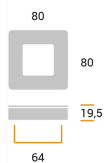

Technical drawing