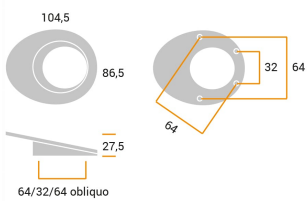

CODE

M1750

MEASURES

CENTER DISTANCE

64 MM

WIDTH

86.7 MM

LENGTH

104.6 MM

HEIGHT

27.4 MM

Technical drawing

Finishing and colors

Bight Chrome

Chrome Mat

Raw Natural