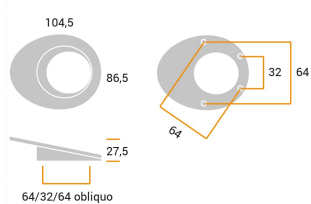

CODE

M1750

MEASURES

CENTER DISTANCE

64 MM

WIDTH

86.7 MM

LENGTH

104.6 MM

HEIGHT

27.4 MM

Technical drawing

Finishing and colors

Bight Chrome

Chrome Mat

Raw Natural