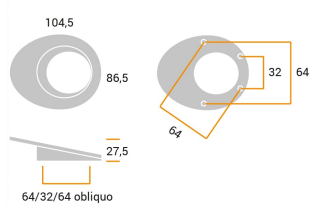

CODE

M1750

MEASURES

CENTER DISTANCE

64 MM

WIDTH

86.7 MM

LENGTH

104.6 MM

HEIGHT

27.4 MM

Technical drawing

Finishing and colors

Cromo Lucido

Platinato Cromo Naturale

Polimor s.r.l