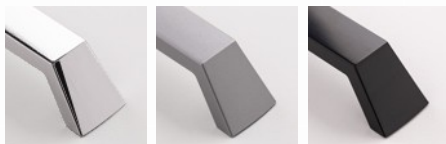

CODE

M1750

MEASURES

CENTER DISTANCE

64 MM

WIDTH

86.7 MM

LENGTH

104.6 MM

HEIGHT

27.4 MM

Technical drawing

Finishing and colors

Bight Chrome

Chrome Mat

Raw Natural