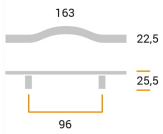

CODE

M1790

MEASURES

CENTER DISTANCE

96 MM

WIDTH

22.5 MM

LENGTH

163 MM

HEIGHT

25.5 MM

Technical drawing

Finishing and colors

Chrome Mat

Raw Natural

Polimor s.r.l