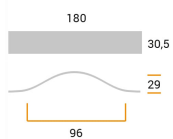

CODE

M1755

MEASURES

CENTER DISTANCE

96 MM

WIDTH

30 MM

LENGTH

180 MM

HEIGHT

29 MM

Technical drawing

Finishing and colors

Chrome Mat

Raw Natural

Polimor s.r.l