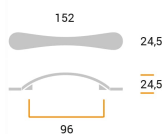

Technical drawing