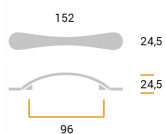

CODE

M1745

MEASURES

CENTER DISTANCE

96 MM

WIDTH

24.5 MM

LENGTH

152 MM

HEIGHT

24.5 MM

Technical drawing

Finishing and colors

Chrome Mat

Raw Natural

Polimor s.r.l