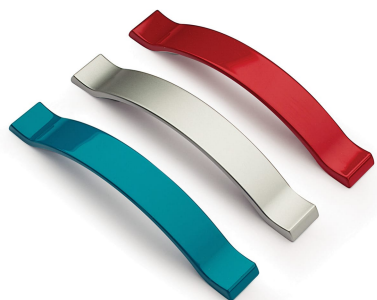

CODE

**M1732**

MEASURES

**CENTER DISTANCE**

96 MM

**WIDTH**

21 MM

**LENGTH**

155.5 MM

**HEIGHT**

23 MM