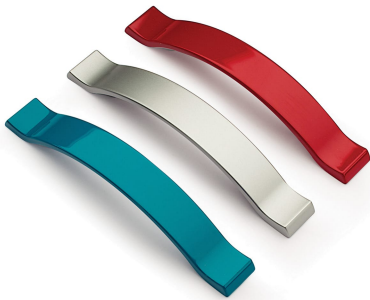

## PLASTIC

CODE

**M1732**

MEASURES

**CENTER DISTANCE**

96 MM

**WIDTH**

21 MM

**LENGTH**

155.5 MM

**HEIGHT**

23 MM