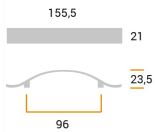

## PLASTIC

CODE

**M1732**

MEASURES

**CENTER DISTANCE**

96 MM

**WIDTH**

21 MM

**LENGTH**

155.5 MM

**HEIGHT**

23 MM

### Technical drawing