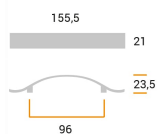

Technical drawing