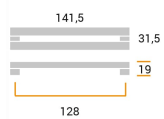

CODE

M1635B

MEASURES

CENTER DISTANCE

128 MM

WIDTH

31 MM

LENGTH

141 MM

HEIGHT

19 MM

Technical drawing

Finishing and colors

Cromo Lucido

Platinato Cromo Naturale

Polimor s.r.l