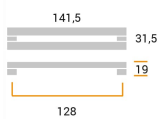

CODE

M1635B

MEASURES

CENTER DISTANCE

128 MM

WIDTH

31 MM

LENGTH

141 MM

HEIGHT

19 MM

Technical drawing

Finishing and colors

Bight Chrome

Chrome Mat

Raw Natural