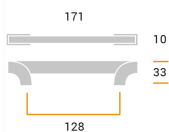

CODE

**M1735**

MEASURES

**CENTER DISTANCE**

128 MM

**WIDTH**

10 MM

**LENGTH**

171 MM

**HEIGHT**

33 MM