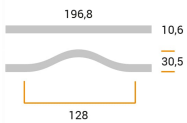

CODE

M1723

MEASURES

CENTER DISTANCE

128 MM

WIDTH

10.6 MM

LENGTH

196.8 MM

HEIGHT

30.5 MM

Technical drawing

Finishing and colors

Chrome Mat

Raw Natural

Polimor s.r.l