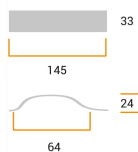

CODE

M1716

MEASURES

CENTER DISTANCE

64 MM

WIDTH

33 MM

LENGTH

145 MM

HEIGHT

24 MM

Technical drawing

Finishing and colors

Legno

Cromo Lucido

Platinato Cromo Naturale