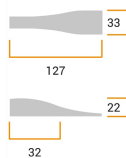

Technical drawing