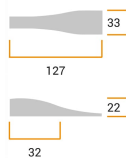

CODE

M1728

MEASURES

CENTER DISTANCE

32 MM

WIDTH

33.5 MM

LENGTH

127 MM

HEIGHT

22 MM

Technical drawing

Finishing and colors

Bight Chrome

Chrome Mat

Raw Natural