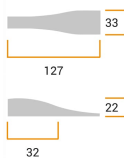

Technical drawing