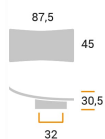

## PLASTIC

CODE

**M1713**

MEASURES

**CENTER DISTANCE**

32 MM

**WIDTH**

45 MM

**LENGTH**

87 MM

**HEIGHT**

30 MM

### Technical drawing