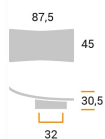

Technical drawing