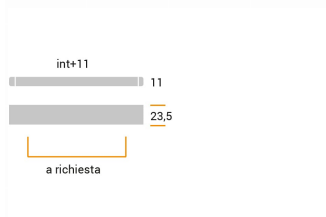

Technical drawing

Polimor s.r.l

Via della Tecnologia s.n. - 61122 Pesaro - Italy - Tel +39 0721 482157 Fax +39 0721 481362 - polimor@polimor.it - www.polimor.it