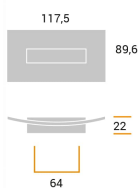

Technical drawing

Polimor s.r.l

Via della Tecnologia s.n. - 61122 Pesaro - Italy - Tel +39 0721 482157 Fax +39 0721 481362 - polimor@polimor.it - www.polimor.it