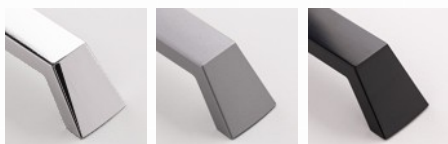

64 MM

HEIGHT

23 MM

Technical drawing

Finishing and colors

Bight Chrome

Chrome Mat

Raw Natural