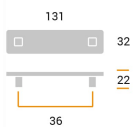

Technical drawing

Polimor s.r.l

Via della Tecnologia s.n. - 61122 Pesaro - Italy - Tel +39 0721 482157 Fax +39 0721 481362 - polimor@polimor.it - www.polimor.it