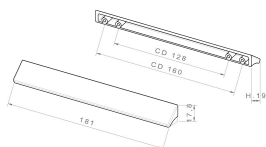

## PLASTIC

CODE

**M1604/F**

MEASURES

**CENTER DISTANCE**

128 / 160 MM

**WIDTH**

19 MM

**LENGTH**

181 MM

**HEIGHT**

18 MM

### Technical drawing