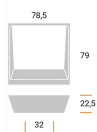

CODE

MZ1541

MEASURES

CENTER DISTANCE

32 MM

WIDTH

79 MM

LENGTH

78.5 MM

HEIGHT

22.5 MM

Technical drawing

Finishing and colors

Cromo Lucido

Platinato Cromo

Polimor s.r.l