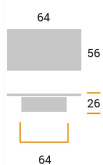

## PLASTIC

CODE

**M1515**

MEASURES

**CENTER DISTANCE**

64 MM

**WIDTH**

56 MM

**LENGTH**

100 MM

**HEIGHT**

26 MM

### Technical drawing