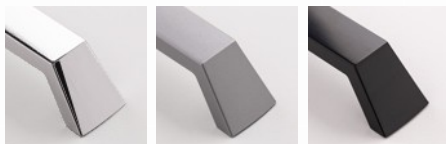

CODE

M1514

MEASURES

CENTER DISTANCE

32 MM

WIDTH

80 MM

LENGTH

80 MM

HEIGHT

25 MM

Technical drawing

Finishing and colors

Bight Chrome

Chrome Mat

Raw Natural