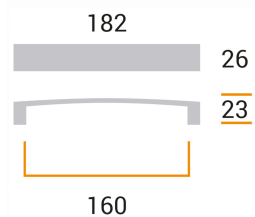

Technical drawing

Finishing and colors