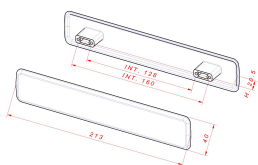

CODE

MZ1538/128-160

MEASURES

CENTER DISTANCE

128 / 160 MM

WIDTH

40 MM

LENGTH

213 MM

HEIGHT

20 MM

Technical drawing

Finishing and colors

Bright Chrome

Mat Chrome

Brushed