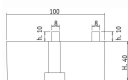

PLASTIC

CODE

01476T1

MEASURES

FEET HEIGHT

40 MM

WIDTH

100 MM

LENGTH

100 MM

Technical drawing

Finishing and colors

Wood

Lacquered

Chrome Mat

Raw Natural