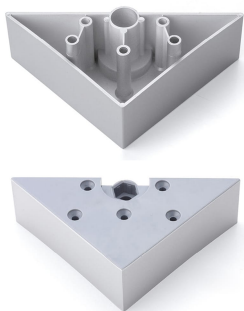

PLASTIC

CODE

01476T1

MEASURES

FEET HEIGHT

40 MM

WIDTH

100 MM

LENGTH

100 MM

Technical drawing

Finishing and colors

Wood

Lacquered

Chrome Mat

Raw Natural