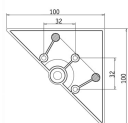

PLASTIC

CODE

01476T1

MEASURES

FEET HEIGHT

40 MM

WIDTH

100 MM

LENGTH

100 MM

Technical drawing

Finishing and colors

Wood

Lacquered

Chrome Mat

Raw Natural