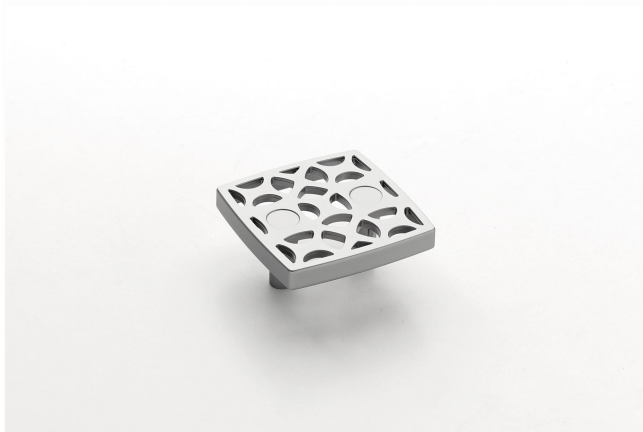

PLASTIC

CODE

M1458B

MEASURES

CENTER DISTANCE

32 MM

WIDTH

58 MM

LENGTH

58 MM

HEIGHT

26 MM

Technical drawing