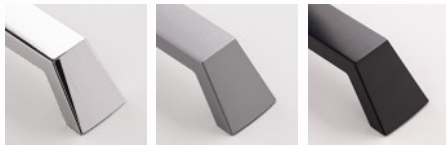

93 MM

HEIGHT

18 MM

Technical drawing

Finishing and colors

Bight Chrome

Chrome Mat

Raw Natural