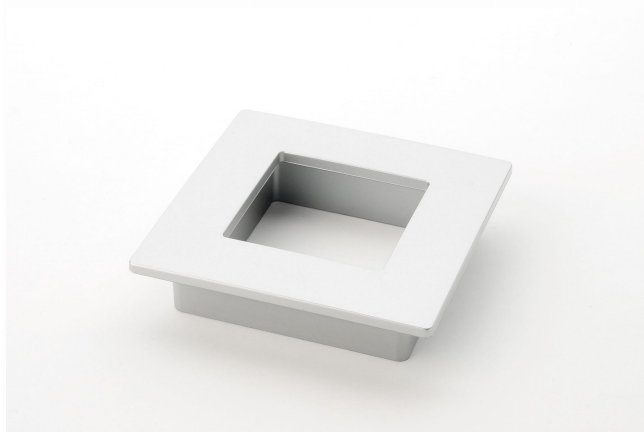

CODE

**M1468B**

MEASURES

**CENTER DISTANCE**

64 MM

**WIDTH**

84 MM

**LENGTH**

84 MM

**HEIGHT**

18 MM