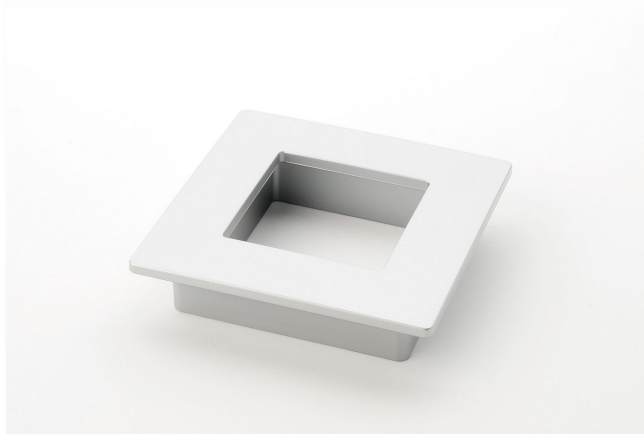

CODE

M1468B

MEASURES

CENTER DISTANCE

64 MM

WIDTH

84 MM

LENGTH

84 MM

HEIGHT

18 MM

Technical drawing

Finishing and colors

Lacquered

Chrome Mat

Raw Natural