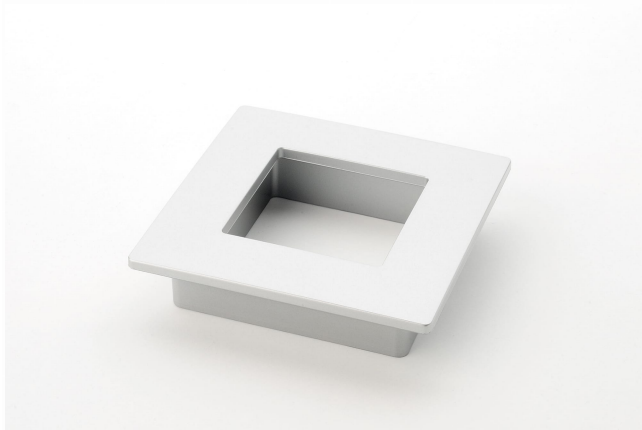

CODE

M1468B

MEASURES

CENTER DISTANCE

64 MM

WIDTH

84 MM

LENGTH

84 MM

HEIGHT

18 MM

Technical drawing

Finishing and colors

Lacquered

Chrome Mat

Raw Natural