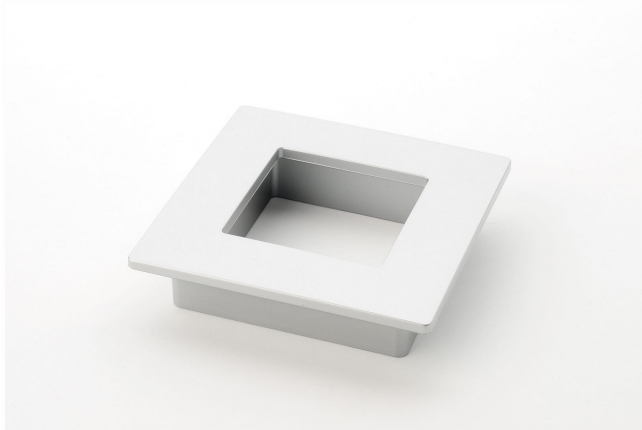

CODE

**M1468B**

MEASURES

**CENTER DISTANCE**

64 MM

**WIDTH**

84 MM

**LENGTH**

84 MM

**HEIGHT**

18 MM