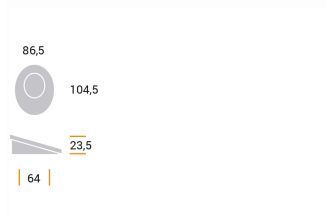

## PLASTIC

CODE

**M1465**

MEASURES

**CENTER DISTANCE**

64 MM

**WIDTH**

86 MM

**LENGTH**

104 MM

**HEIGHT**

23 MM

### Technical drawing